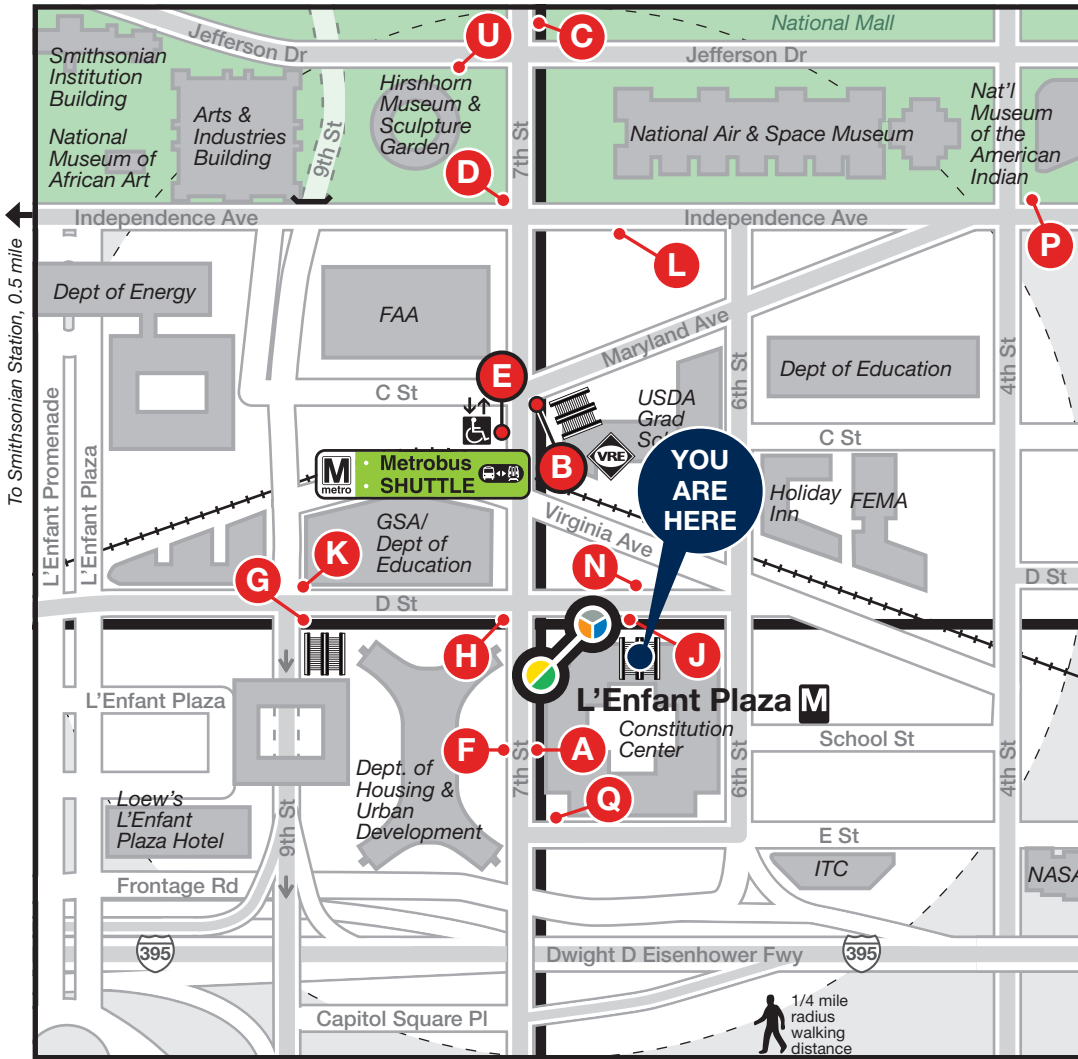

Station Vicinity Map L'Enfant Plaza

LEGEND

A Bus Stop (on the street) **A** Bus Bay (at the station)

The lettered discs on this map will help you locate the bus stop or bay near this station. Be advised the letters are not displayed on the street bus stops.

Distance	Time
Federal Ctr SW ●●● 0.3 mile	6 mins
Turn right on D St, continue to 3rd St.	
Smithsonian ●●● 0.5 mile	10 mins
Turn left on D St, then turn right on 7th St, turn right and walk 2 blocks to Independence Ave. Turn left, walk 2 blocks to 12th St, then turn right on 12th and continue to the station.	

BUS SERVICE AND BOARDING LOCATIONS

Route	Destination	Board at
METROBUS FREQUENT SERVICE		
32 36	Pennsylvania Ave & Minnesota Ave SE	L
32 36	Potomac Park	P
32	Southern Ave M	L
36	Naylor Rd M	L

Route	Destination	Board at
METROBUS		
5A	Dulles Airport	J Q
52	14th & Colorado	N
74	Convention Center	A B C
74	Nationals Park, Audi Field	D E F

Route	Destination	Board at
DC CIRCULATOR		
	Eastern Market M	J
	Union Station M	U
LCT-LOUDOUN COUNTY TRANSIT For bus service information visit loudoun.gov		
MTA COMMUTER BUS For bus service information visit mta.maryland.gov		
OMNIRIDE For bus service information visit omniride.com		